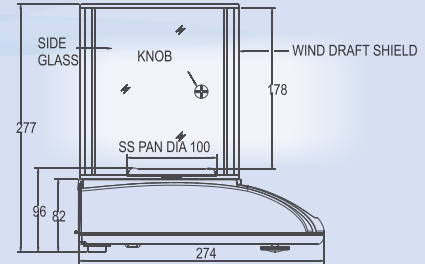

## HIGH PRECISION BALANCES

0.001g to 500g

Customized, attractive  
LCD display

Models	CA-123	CA-223	CA-323	CA-413	CA-503
Capacity	120g	220g	320g	410g	500g
Readability	0.001g	0.001g	0.001g	0.001g	0.001g
Repeatability (+/-)	0.001 g	0.001 g	0.001 g	0.001 g	0.002g
Linearity (+/-)	0.001 g	0.001 g	0.002 g	0.002 g	0.002g
Pan Size(mm)	100	100	100	100	100