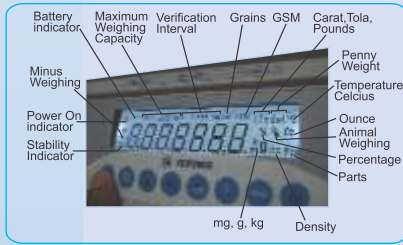

## HIGH PRECISION BALANCES

0.001g to 500g

Customized, attractive  
LCD display

Models	CA-123	CA-223	CA-323	CA-413	CA-503
Capacity	120g	220g	320g	410g	500g
Readability	0.001g	0.001g	0.001g	0.001g	0.001g
Repeatability (+/-)	0.001 g	0.001 g	0.001 g	0.001 g	0.002g
Linearity (+/-)	0.001 g	0.001 g	0.002 g	0.002 g	0.002g
Pan Size(mm)	100	100	100	100	100