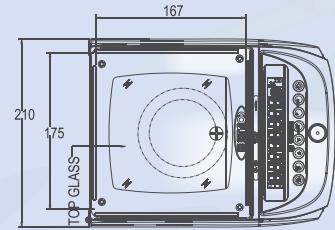

## HIGH PRECISION BALANCES

0.001g to 500g

Customized, attractive  
LCD display

Models	CA-123	CA-223	CA-323	CA-413	CA-503
Capacity	120g	220g	320g	410g	500g
Readability	0.001g	0.001g	0.001g	0.001g	0.001g
Repeatability (+/-)	0.001 g	0.001 g	0.001 g	0.001 g	0.002g
Linearity (+/-)	0.001 g	0.001 g	0.002 g	0.002 g	0.002g
Pan Size(mm)	100	100	100	100	100